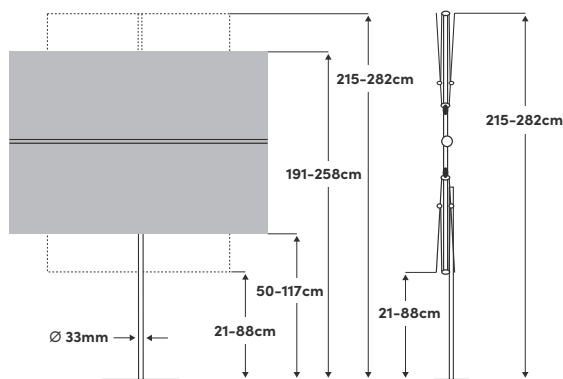

Flex Roof 195 x 140cm

The listed measures represent extrapolated average values that may be slightly different on the product ($\pm 2\% \pm 5$ cm).

Opening/closing	With slider	Fabric	100% polyester 180 g/m ² , water-repellent
Rotating	Can be rotated and tilted in all directions	Lightfastness	6 (160 days)
Height adjustment	max. 67cm	UV protection	> 98%
Rotation	360° in the base	Flounce	No
Pole material	Aluminium	Wind vent	No
Roof strut material	Aluminium	Fastener	Sewn into the fabric
Pole size	33mm	Use	Balcony, patio, lawn
Strut colour	Powder coating in texture silver	Included in the scope of delivery	
		Also available	Protective cover, balcony bracket, cross base

Recommended base weight	min. 30kg
Packaging dimensions	199 x 18.3 x 8.3cm
Weight including packaging	4.4kg

Size	Colour	Article	EAN
195 x 140cm	Light grey 013	67300192631013	7630046540470
195 x 140cm	Sand white 050	67300192631050	7630046540456
195 x 140cm	Light taupe 053	67300192631053	7630046540449
195 x 140cm	Stone grey 057	67300192631057	7630046540432
195 x 140cm	Frost green 023	67300192631023	7630046540463
195 x 140cm	Aurora red 064	67300192631064	7630046540425